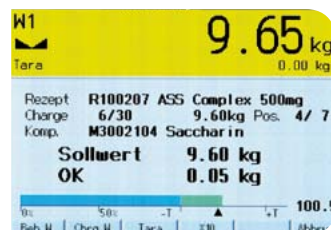

Weighing Terminal HTF400E

universal | compact | legal for trade

Benefits

- Integrated ethernet and USB host interface on board
- Integrated WLAN as option
- Fast, current processor technology
- Bright, high-contrast TFT color display
- Direct access to files in the PC network
- Powerful standard programs included
- Modular interface design

Simply good

The HTF400E is a compact industrial terminal in stainless steel housing which is ideal for all standard applications. It is easily configurable, robust and the ideal terminal for the simple application. Many integrated standard software programs allow various use of the device.

Designs and options

- for desk-top/wall-mount installation or as panel-mount version up to IP69K
- integrated keyboard, function keys and soft keys
- print label design via PC software
- with integrated 110–240VAC or 12–30VDC power supply unit
- Operating temperature: -10°C to +40°C, 95 % relative humidity, non-condensing
- 32-bit ARM processor, 266 MHz
- 0,5 MB data memory (expandable)
- Linux based operating system with realtime-multitasking
- security: data protected against power failure, password security, weight data storage in internal Alibi Memory
- remote access via internet is also possible